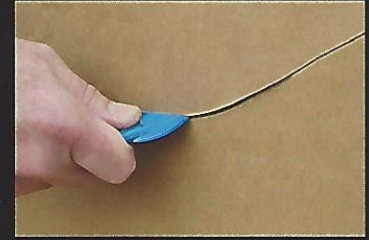

EZ2[™]

Concealed Blade Safety Cutter

AMBIDEXTROUS - For Right & Left Handed Users

New

Features & Functions

Tape Cut

Top Cut

Tray Cut / Window Cut

- **Long lasting blade**
- **Safely cuts boxes, shrink wrap, plastic strapping, and tape**

For Information Call: (800) 229-2233
 Email: info@go-phc.com
www.go-phc.com

PHC
 PACIFIC HANDY CUTTER[®]
 Working Safe Everyday.[®]